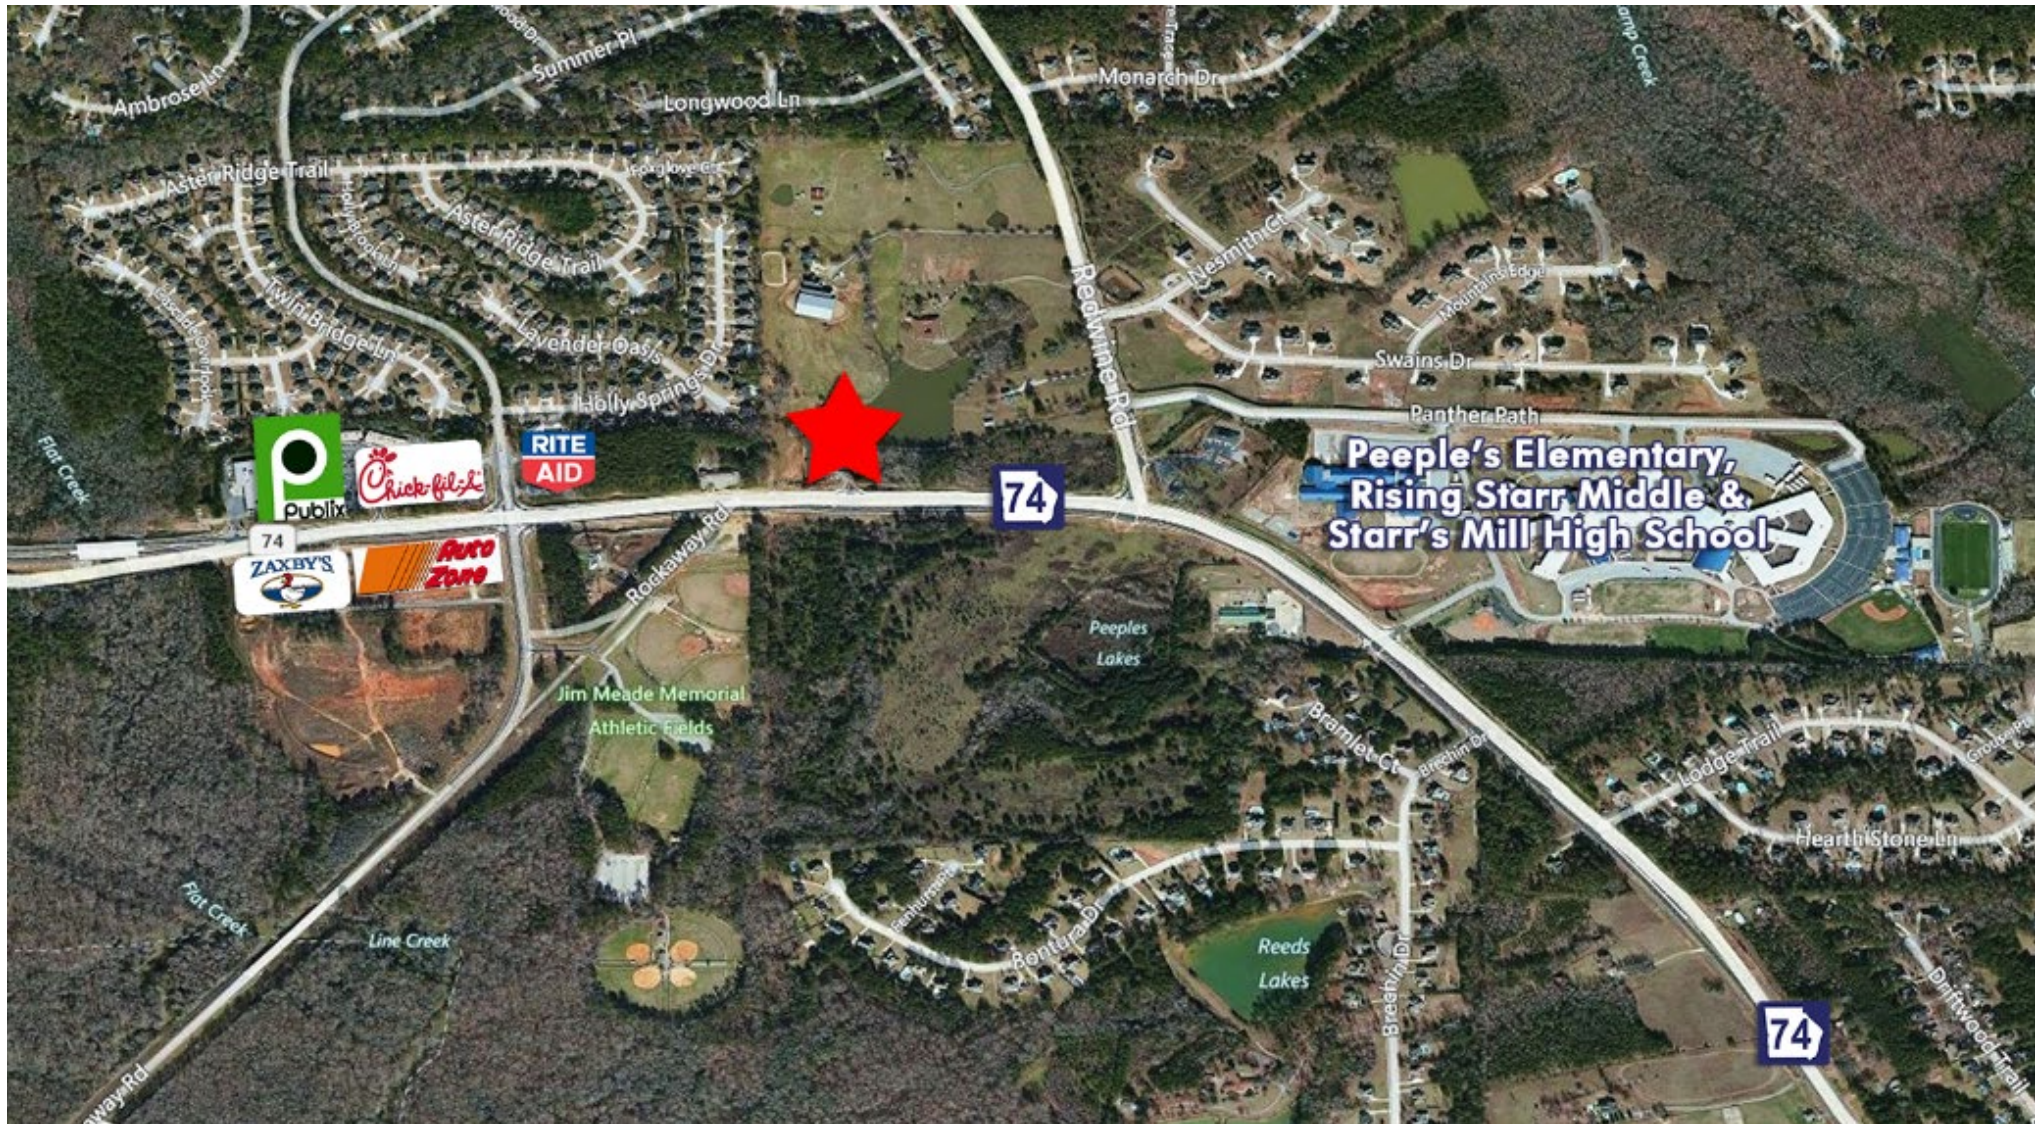

OFFICE SUITES FOR LEASE

Starr's Mill Professional Center, 1280 GA Hwy 74 S, Peachtree City

For more information please contact:
Brent Randolph Cell: 770.318.6815
Brian Williams Cell: 770.318.3110

Aerial

COMMERCIAL REAL ESTATE | DEVELOPMENT | CONSTRUCTION | PROPERTY MANAGEMENT

770-632-4000

RWCRE.net

COMMERCIAL
REAL ESTATE
 ACBR
ATLANTA COMMERCIAL
BOARD OF REALTORS

| Randolph
Williamson