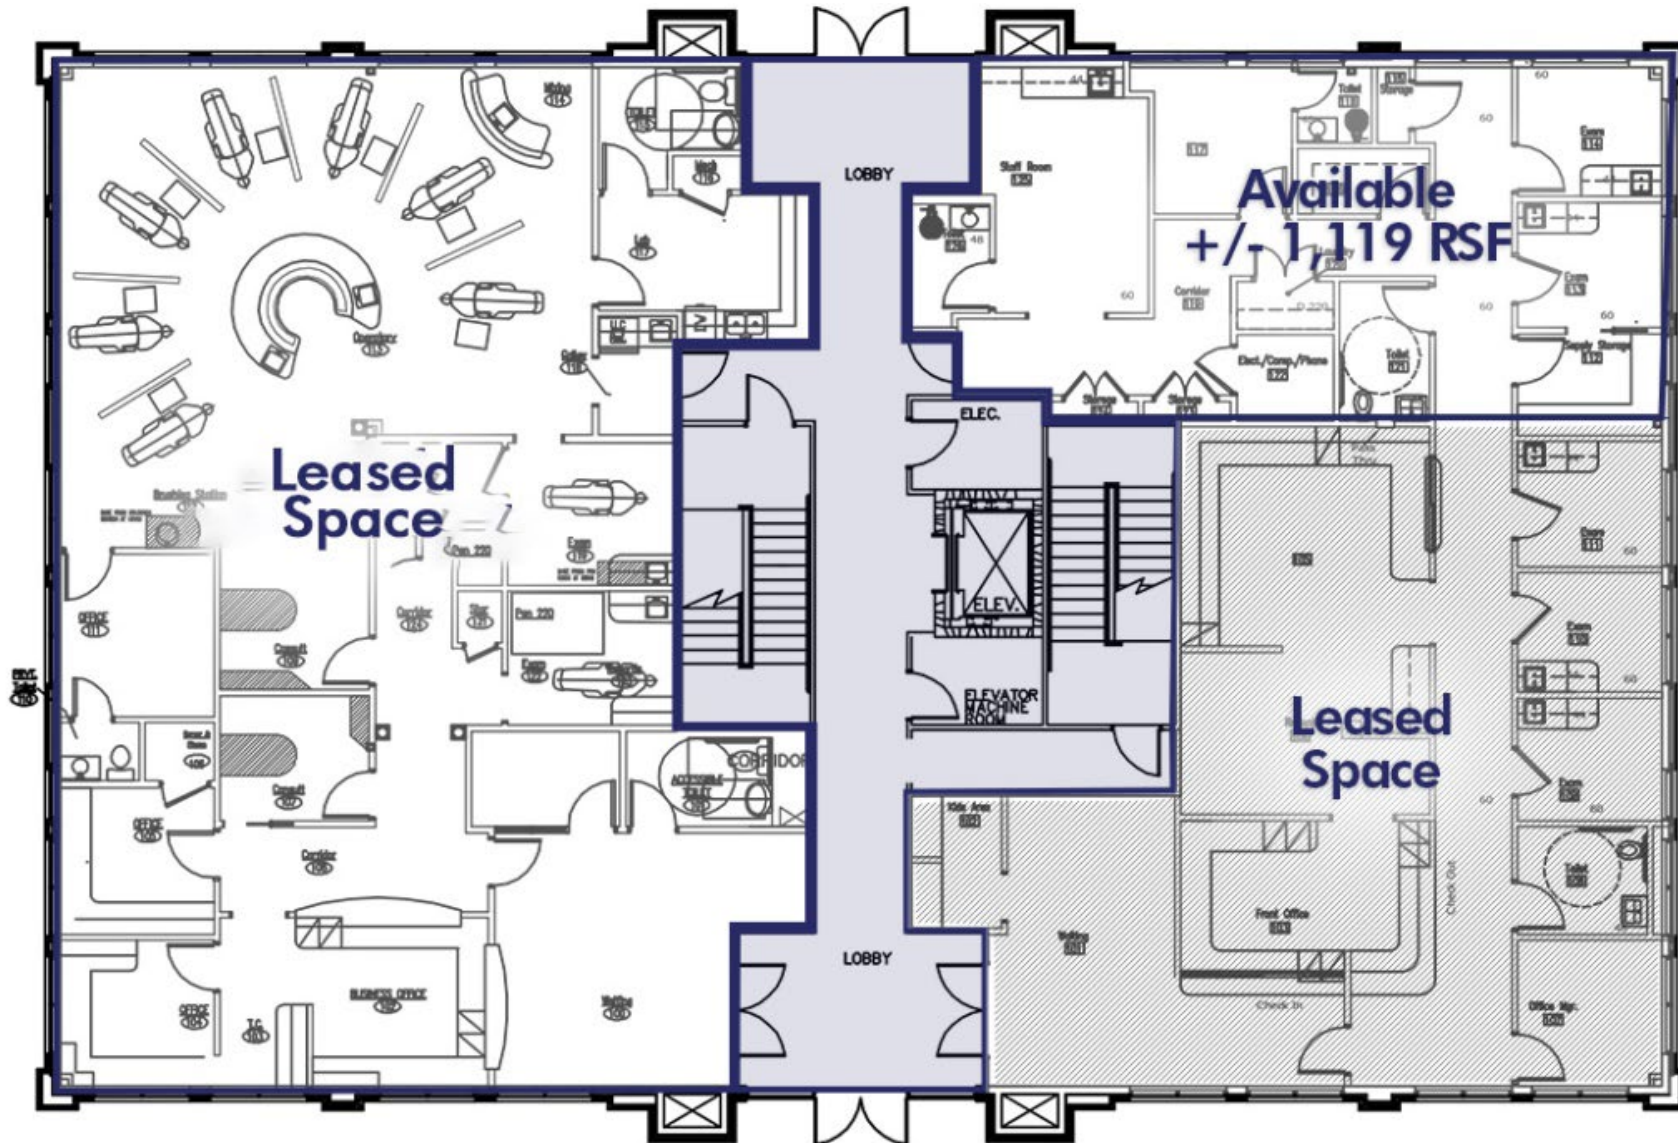

OFFICE SUITES FOR LEASE

Starr's Mill Professional Center, 1280 GA Hwy 74 S, Peachtree City

For more information please contact:
Brent Randolph Cell: 770.318.6815
Brian Williams Cell: 770.318.3110

Floor Plan – First Floor

COMMERCIAL REAL ESTATE | DEVELOPMENT | CONSTRUCTION | PROPERTY MANAGEMENT

770-632-4000

RWCRE.net

ACBR
ATLANTA COMMERCIAL
BOARD OF REALTORS

Randolph
Williamson

This information has been obtained from sources believed reliable. While we do not doubt its accuracy we have not verified it and make no guarantee, warranty or representation about it.