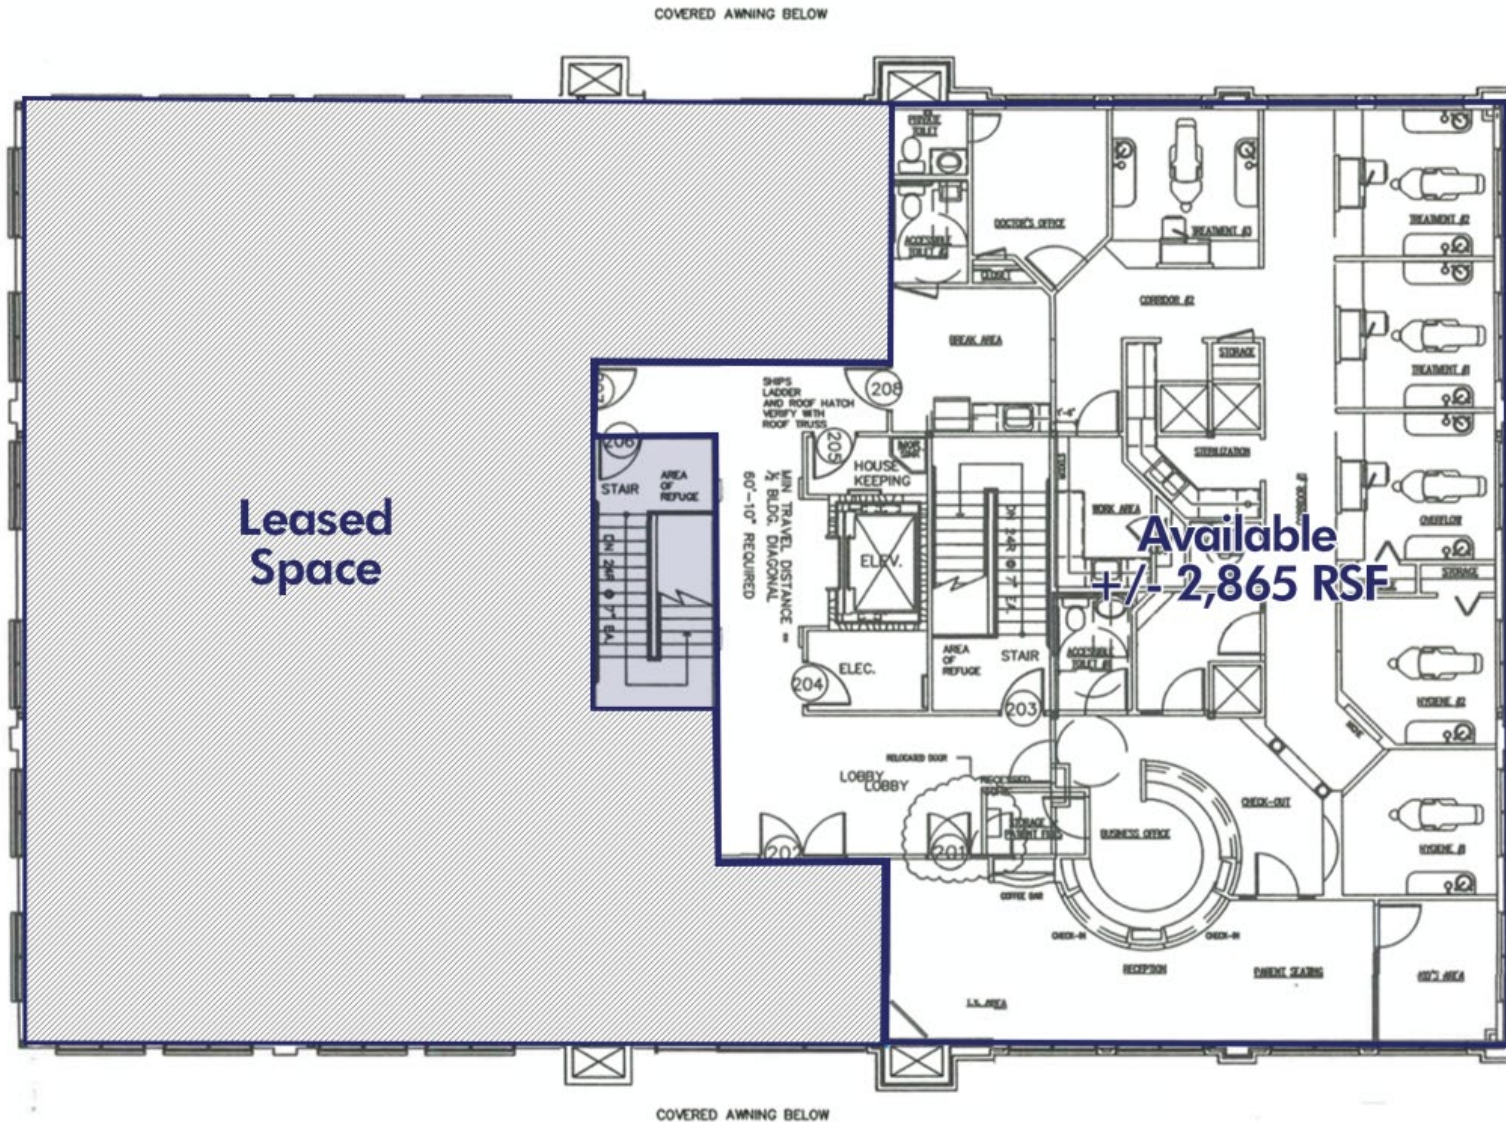

OFFICE SUITES FOR LEASE

Starr's Mill Professional Center, 1280 GA Hwy 74 S, Peachtree City

For more information please contact:
Brent Randolph Cell: 770.318.6815
Brian Williams Cell: 770.318.3110

Floor Plan – SecondFloor

COMMERCIAL REAL ESTATE | DEVELOPMENT | CONSTRUCTION | PROPERTY MANAGEMENT

770-632-4000

RWCRE.net

ACBR
ATLANTA COMMERCIAL
BOARD OF REALTORS

Randolph
Williamson

This information has been obtained from sources believed reliable. While we do not doubt its accuracy we have not verified it and make no guarantee, warranty or representation about it.