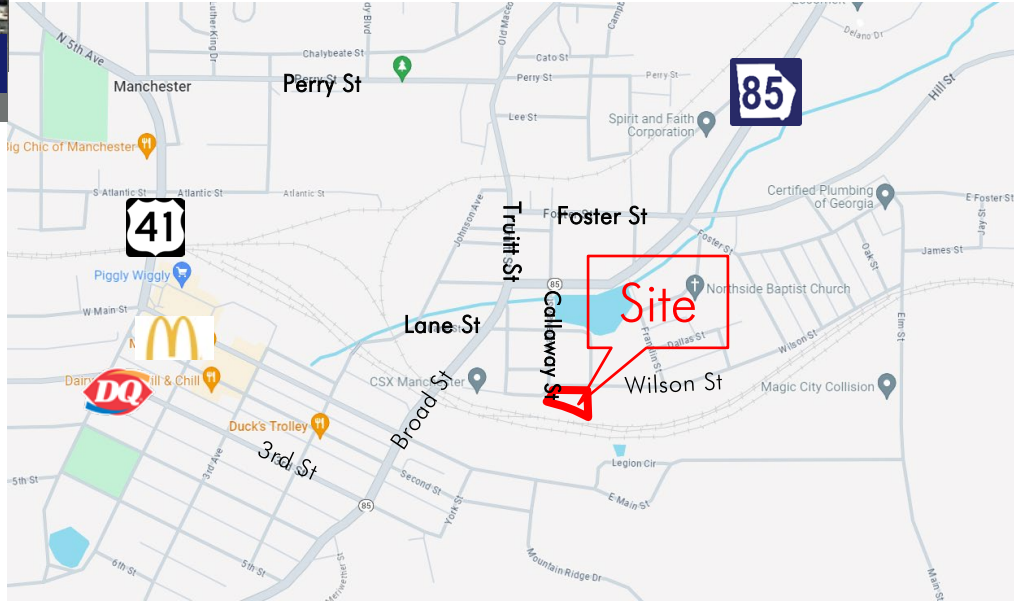

+/-0.63 ACRE FOR SALE

Manchester, GA 31816

For more information call:
John Payton Cell: 770.253.3078

Property Profile

- +/-0.63 Acre
- Price: \$19,500
- Parcel #MA18 090
- City: Manchester
- Less than 0.5 miles from Hwy 85
- County: Meriwether