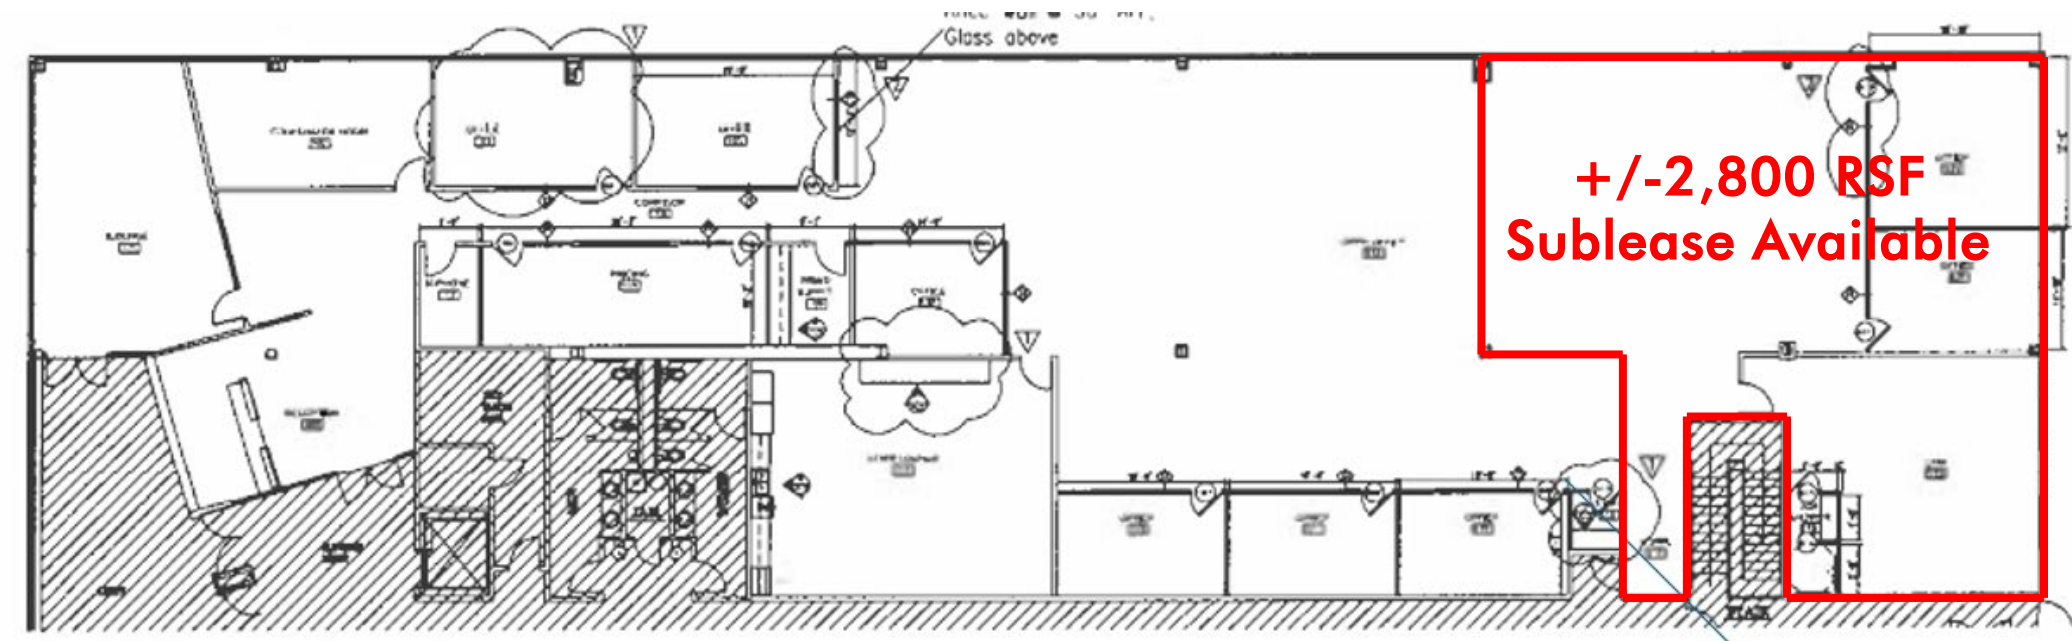

KEDRON OFFICE PARK - SUITE FOR SUBLEASE

100 World Drive, Suite 100, Peachtree City, GA

For more information please contact:
Brent Randolph Cell: 770.318.6815
Courtney Rogers Cell: 678-521-7442

Suite 100 – Floor Plan

COMMERCIAL REAL ESTATE | DEVELOPMENT | CONSTRUCTION | PROPERTY MANAGEMENT

770-632-4000

RWCRE.net

ACBR
ATLANTA COMMERCIAL
BOARD OF REALTORS

Randolph
Williams